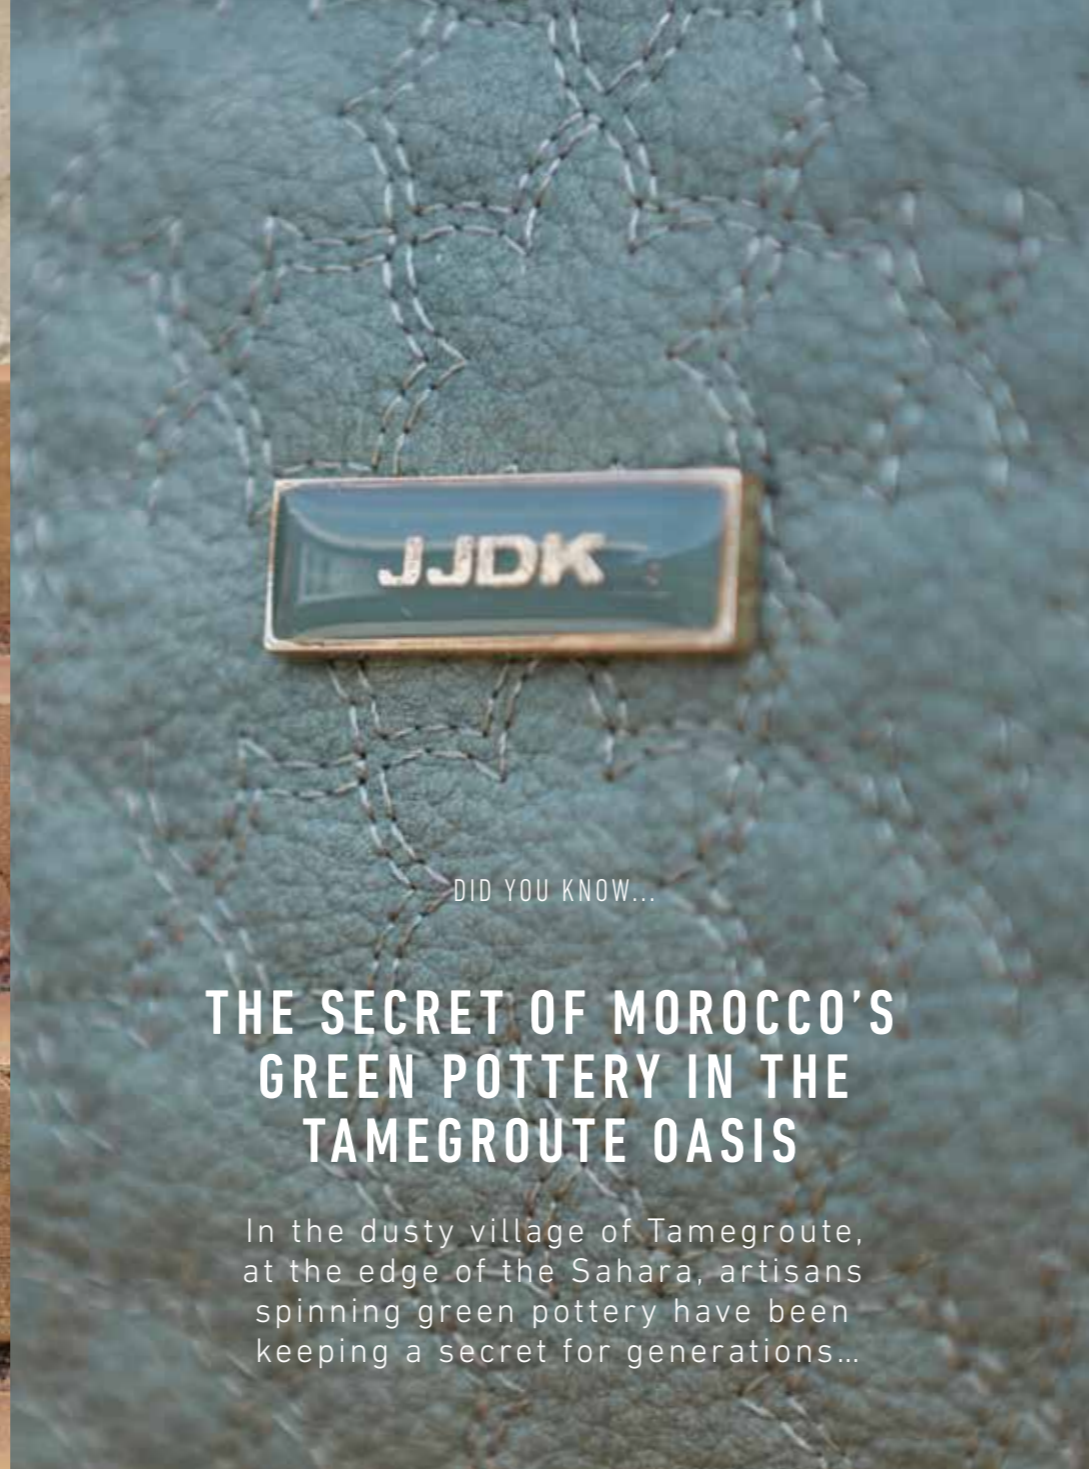

DID YOU KNOW...

THE SECRET OF MOROCCO'S GREEN POTTERY IN THE TAMEGROUTE OASIS

In the dusty village of Tamegroute, at the edge of the Sahara, artisans spinning green pottery have been keeping a secret for generations...