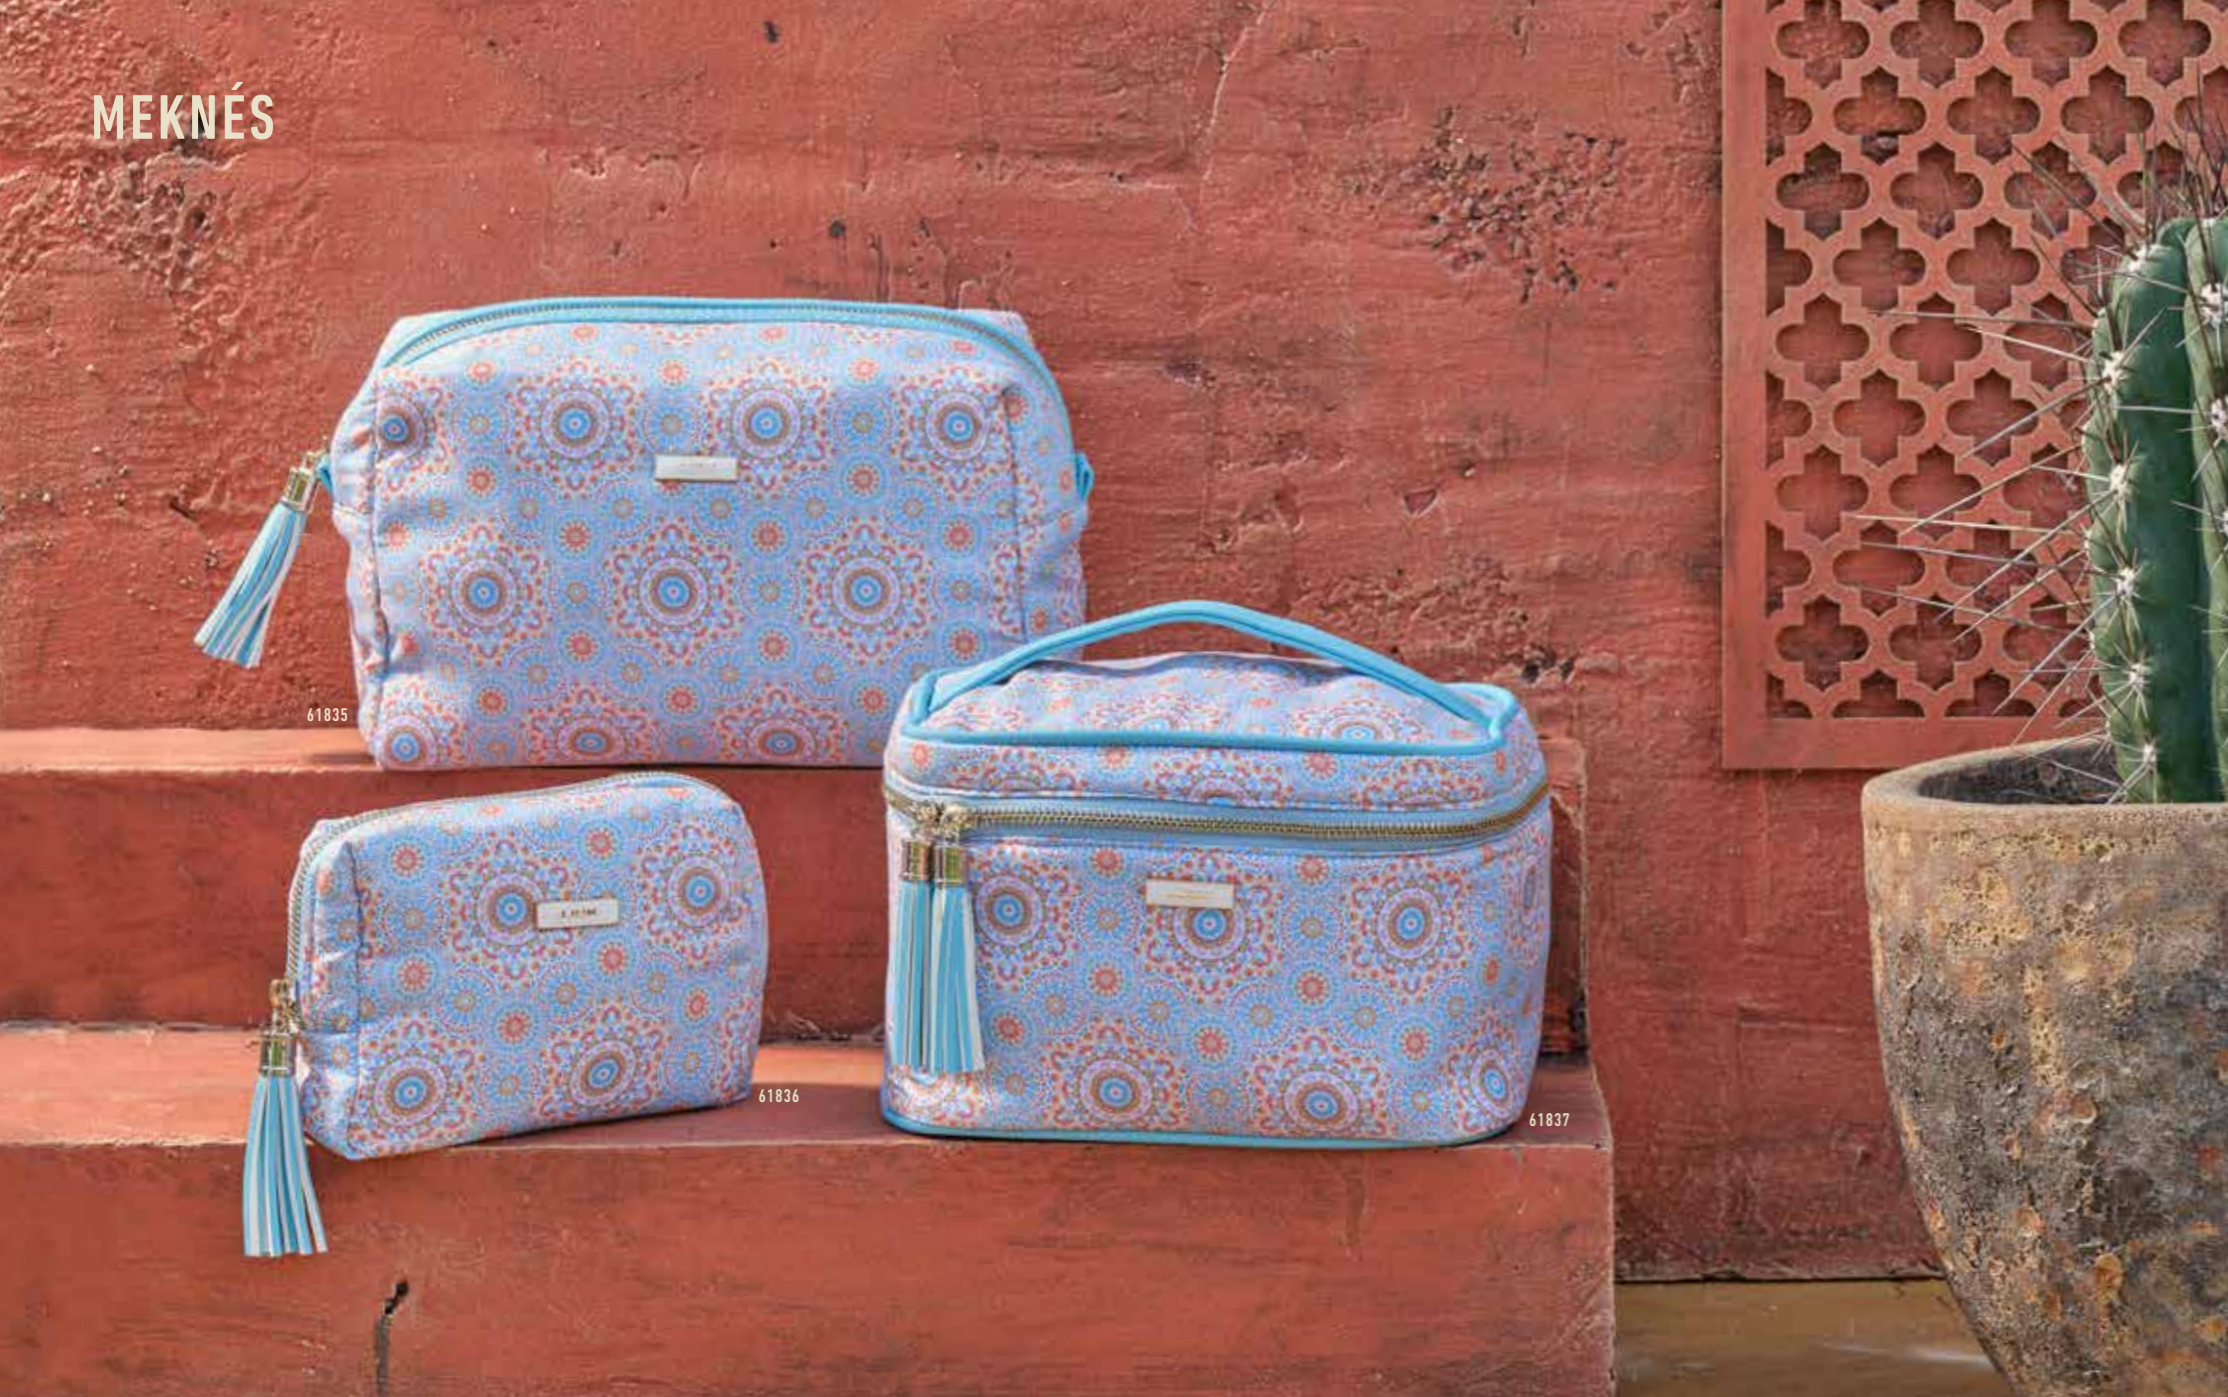

MEKNÉS

MEKNÉS | Item no. 61835 | Large Cosmetic Bag | Color Marrakech Soft Blue | Size 26 x 16 x 12 | Interior 4 elastic pockets | Quality Terylene
MEKNÉS | Item no. 61836 | Cosmetic Purse | Color Marrakech Soft Blue | Size 14 x 13 x 4 | Interior 2 elastic pockets | Quality Terylene
MEKNÉS | Item no. 61837 | Beauty Box | Color Marrakech Soft Blue | Size 22 x 15 x 15 | Interior 5 pencil and makeup brush holders & straps | Quality Terylene